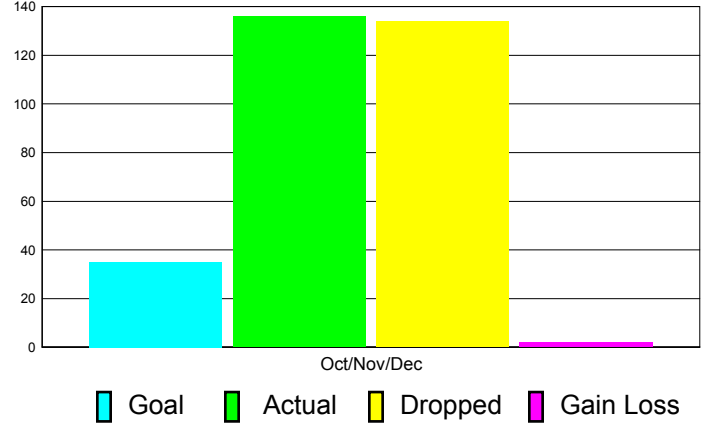

Membership Results 2011-2012

Goal, New, Dropped, Gain/Loss