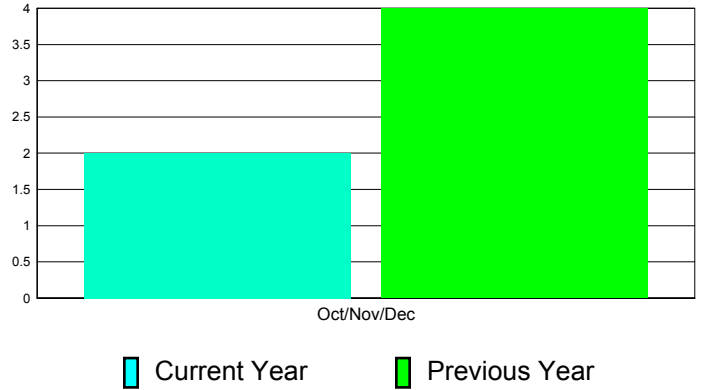

Comparison of Membership Gain/Loss

Current Year Compared to the Previous Year